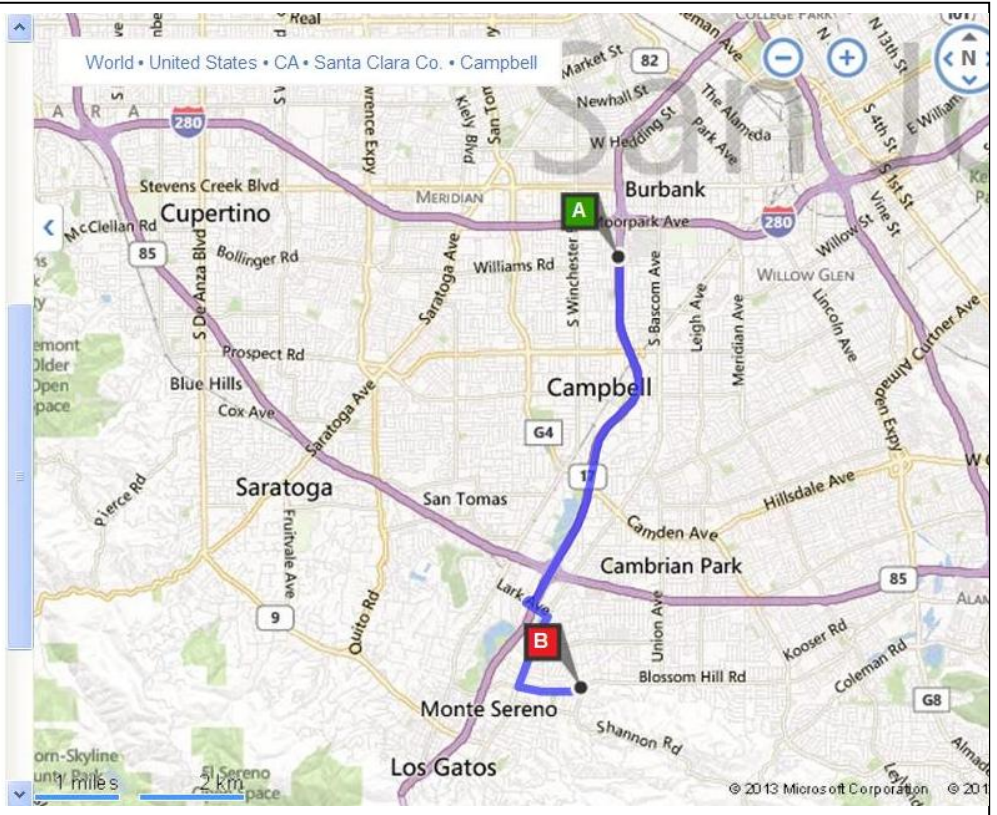

A near CA-17 S, San Jose, CA 95128

Depart CA-17 S

↗ 4.5 mi
Take ramp right and follow signs for Lark Avenue

↶ 0.2 mi
Turn left onto Lark Ave

↷ 0.3 mi
Turn right onto Los Gatos Blvd

↶ 0.9 mi
Turn left onto Blossom Hill Rd / CR-G10 E
Chevron on the corner

0.8 mi
Arrive at 15980 Blossom Hill Rd,
Los Gatos, CA 95032
The last intersection is Stephanie Ln
If you reach Linda Ave, you've gone too far

B 15980 Blossom Hill Rd, Los Gatos, CA 95032

**CSL-LG's
new location is at**

**15980 Blossom Hill
Rd, Los Gatos.,**

*The entrance to the
main parking lot is on
Old Blossom Hill Road*