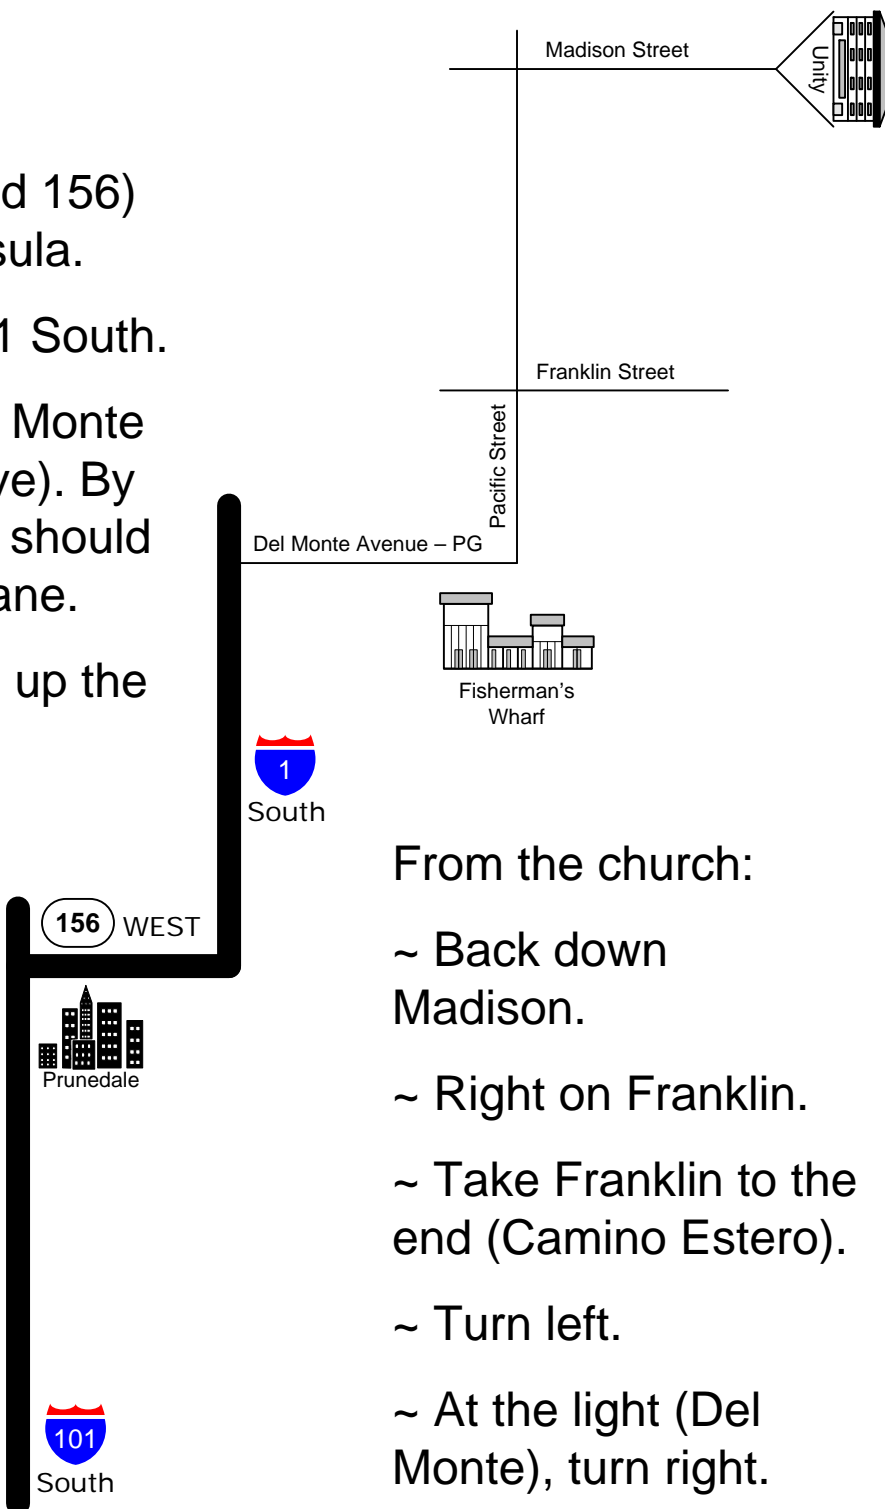

Unity of Monterey Bay

601 Madison Street, Monterey
(not to scale)

Directions:

- ~ 101 South.
- ~ 156 WEST (the second 156) toward Monterey Peninsula.
- ~ This dumps you onto 1 South.
- ~ Exit at the second Del Monte exit (toward Pacific Grove). By Fisherman's Wharf, you should have moved to the left lane.
- ~ At the fork, go straight up the hill.
- ~ Left on Pacific.
- ~ Right on Madison.
- ~ Unity is at the end of the street straight ahead. Only street parking is available. Please be aware that if you bear right at the church, the first few spaces on your left are handicap reserved.

From
San Jose

From the church:

- ~ Back down Madison.
- ~ Right on Franklin.
- ~ Take Franklin to the end (Camino Estero).
- ~ Turn left.
- ~ At the light (Del Monte), turn right.
- ~ North on 1, then reverse highway directions.